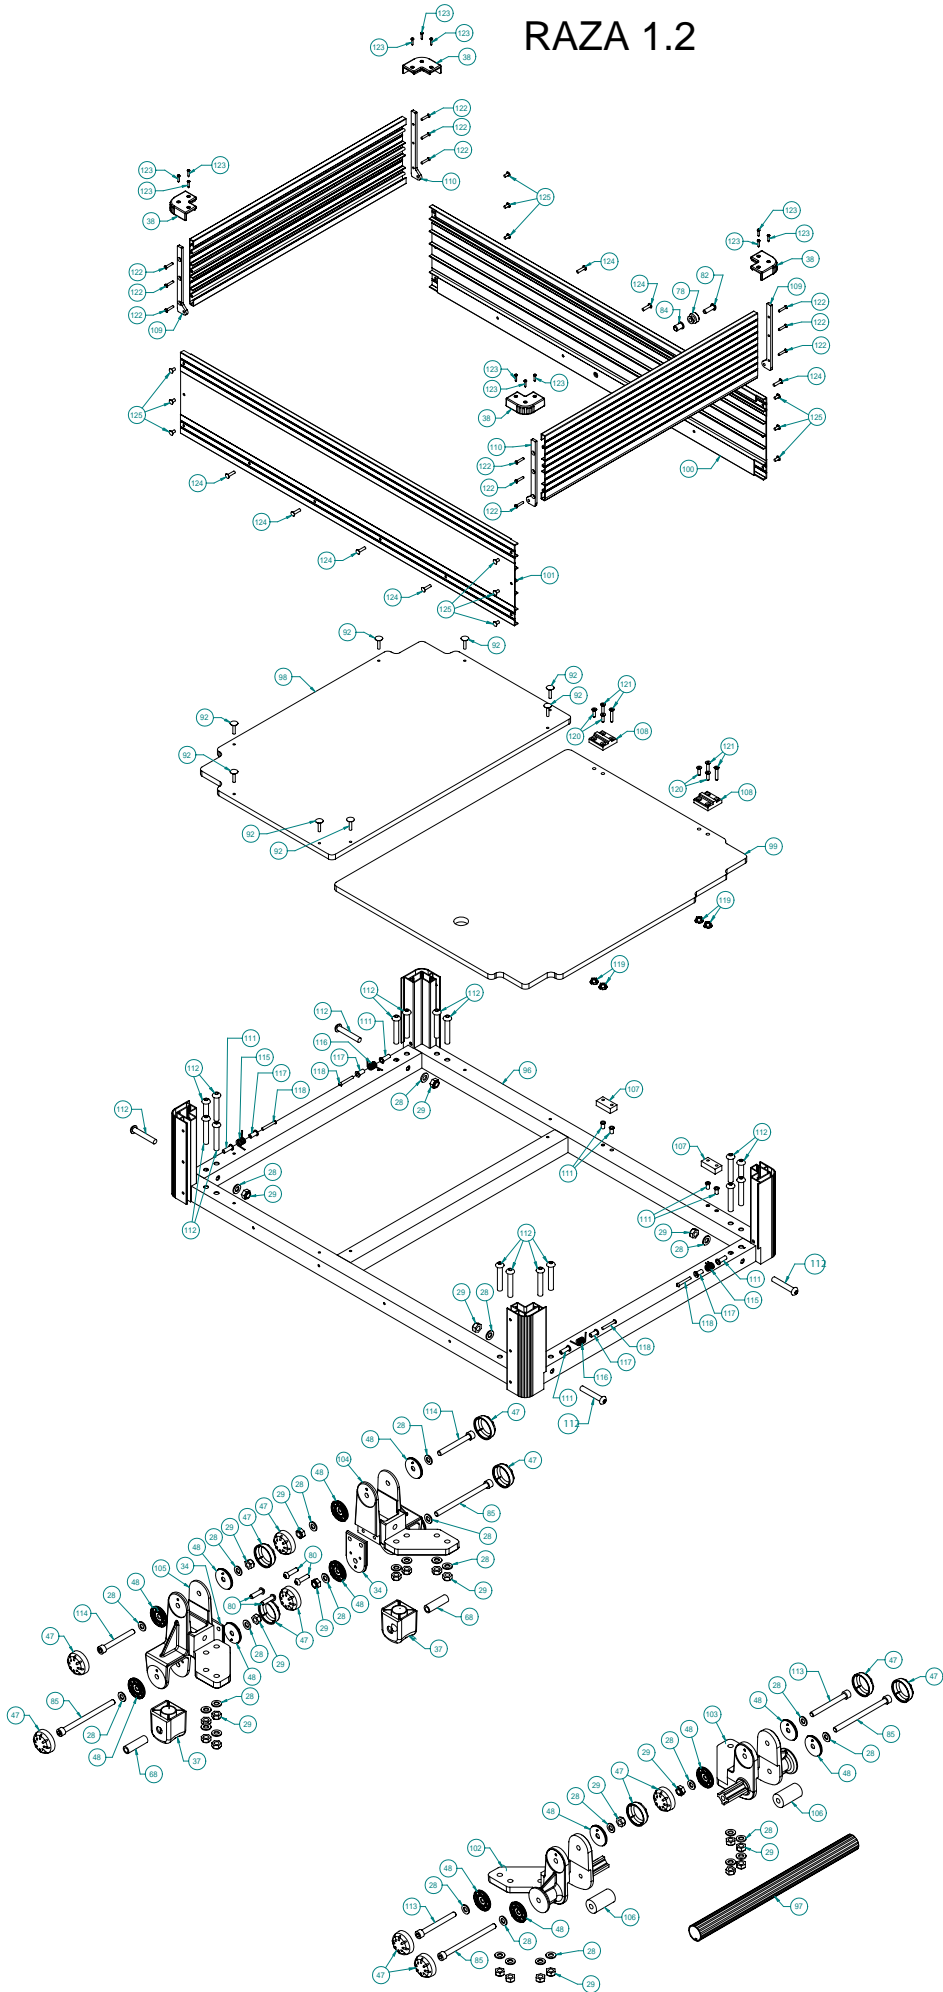

119	RAZA -119	M5 'T' Nut
120	RAZA -120	M5 x 18 Countersunk Socket Head BZP
121	RAZA -121	M5 x 30 Countersunk Socket Head BZP
122	RAZA -122	M4 x 20 Countersunk Self Tapping Screw BZP
123	RAZA -123	M3 x 15 Pan Head Self Tapping Screw BZP
124	RAZA -124	M5 x 20 Pop Rivet st/st
125	RAZA -125	M5 x 10 Pop Rivet st/st

RAZA 1.2